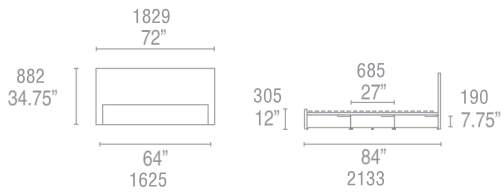

MODU-LICIOUS QUEEN BED

Drawers and doors are your canvas with the award-winning Modu-licious series. Hardwood veneers are available in maple, graphite on oak, and walnut. Powder-coated doors and drawer fronts are available in white, grey blue, FLW red, ivory, slate, off-white, and robin's egg blue. Drawers have ball bearing slides.

MAPLE
GRAPHITE ON OAK
WALNUT